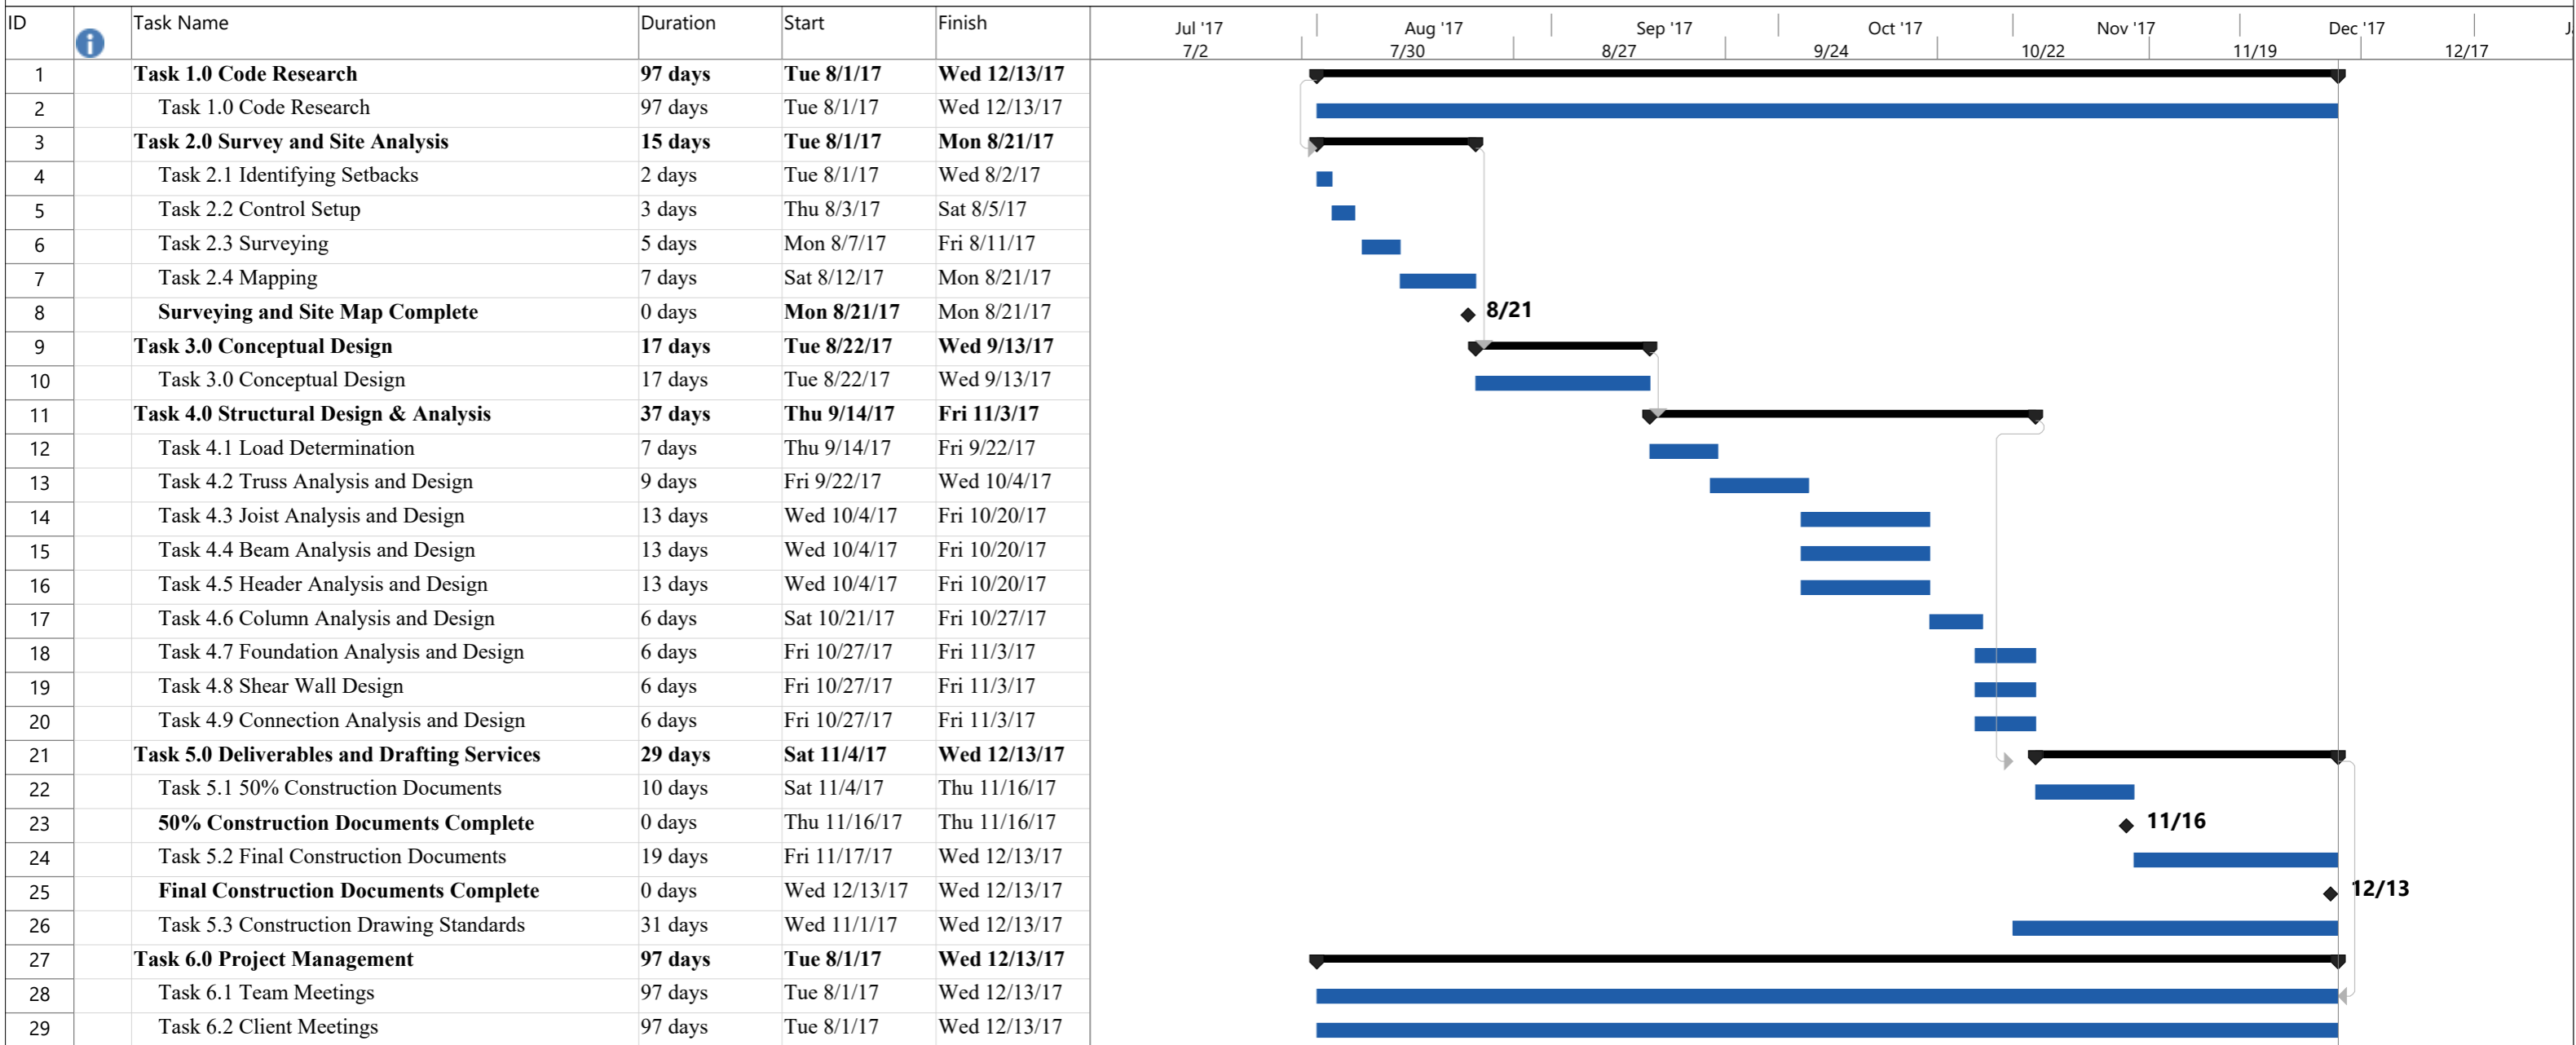

Appendix A: CENE 476 Residential Garage Addition Gantt Chart

Appendix A: CENE 476 Residen

Task		Manual Task		Deadline		Path Driven Successor Normal Task	
Split		Duration-only		Path Predecessor Milestone Task		Path Driven Successor Milestone Task	
Milestone		Manual Summary Rollup		Path Predecessor Summary Task		Baseline	
Summary		Manual Summary		Path Predecessor Normal Task		Baseline Milestone	
Project Summary		Start-only		Path Successor Milestone Task		Baseline Summary	
Inactive Task		Finish-only		Path Successor Summary Task		Progress	
Inactive Milestone		External Tasks		Path Driven Successor Summary Task		Manual Progress	
Inactive Summary		External Milestone		Path Successor Normal Task		Slippage	